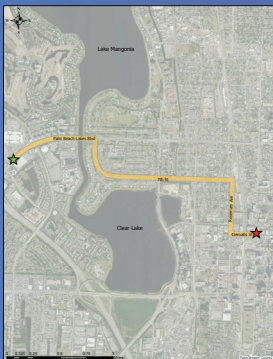

Friday March 16th

Bike-to-Work Day

Celebration from 7am to 9am

Ride to Downtown and join us at WPB City Hall or join a group and ride from one of our three starting locations.

Start

Target @ 7:45am

1760 Palm Beach Lakes Blvd.
West Palm Beach, FL 33401

Start

**Mangonia Park
TriRail Station @ 7:30am**

1415 45th Street,
West Palm Beach, FL 33407

Start

**South Olive Community Center
@ 7:30am**

345 Summa Street,
West Palm Beach, FL 33401

**All rides end at
West Palm Beach City Hall
401 Clematis Street, West Palm Beach, FL 33401**