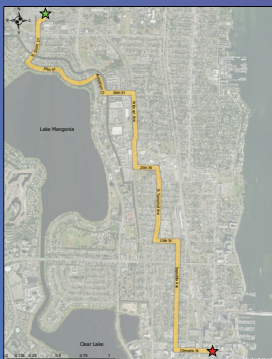

Friday March 16th

Bike-to-Work Day

Celebration from 7am to 9am

Ride to Downtown and join us at WPB City Hall or join a group and ride from one of our three starting locations.

Start

Target @ 7:45am

1760 Palm Beach Lakes Blvd.
West Palm Beach, FL 33401

Start

**Mangonia Park
TriRail Station @ 7:30am**

1415 45th Street,
West Palm Beach, FL 33407

Start

**South Olive Community Center
@ 7:30am**

345 Summa Street,
West Palm Beach, FL 33401

**All rides end at
West Palm Beach City Hall
401 Clematis Street, West Palm Beach, FL 33401**